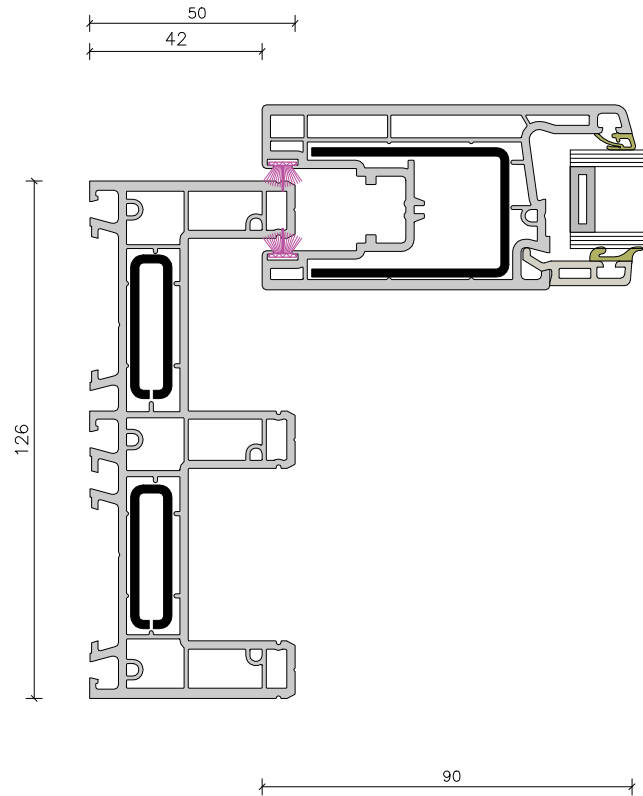

INTEGRA
WINDOWS

3 Track Window/Door

View from inside

Outside

Inside

INTEGRA
WINDOWS

3 Track Window/Door Jamb Detail

View from inside

Outside

Inside